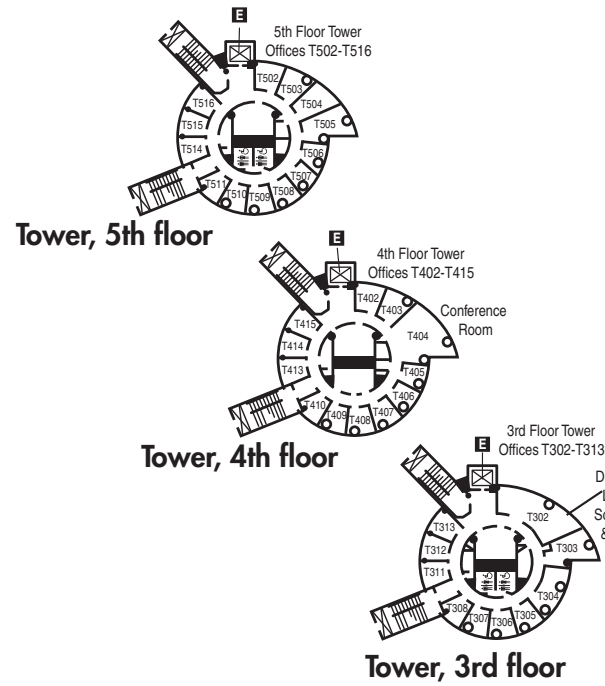

MANCHESTER COMMUNITY COLLEGE

LOWE – STUDENT SERVICES CENTER, 2nd floor

Frederick W. Lowe, Jr. Building

Wing	Room	Room Name
L	L201	President's Office
	L202	Planning, Research and Assessment
	L202	Institutional Development
	L202	Administrative Affairs
	L204	Facilities Management
	L206, L207, L212	Information Technology
		Technology Help Desk
	L213	Classroom
	L218a-L218i	Offices
	L219a-L219i	Offices
	L221	Marketing & Public Relations, Media Services
	L231	Alumni Relations, Annual Giving, Wine Auction
	L233	Computer Lab
	L240-L245	Classrooms
	L250	Math Lab
		Academic Support Center
	L282, L277-L281, L283	ASC Reception and offices
	L272	Walk-In Math Tutoring
	L274, L275, L276	Tutoring and Writing Center
	L287	Student Affairs
		Culinary Arts Center
	L292-L293	Foodservice Kitchen & Labs
	L294a	Cheney Dining Room
	L294b	Alice & Alexander Jarvis Dining Room
	L294c	Geraldine & Vincent Lesunaitis Dining Room

LRC – LEARNING RESOURCE CENTER, 2nd floor

Wing	Room	Room Name
A	A201	Conference Room
	A204-A258	Faculty Offices
	A226	Conference Room
	A224	Mathematics, Science & Health Careers Division
	A224	Business, Engineering & Technology Division
	A251	Copy Center
B	B204	Entrepreneurship Center
	Rockville Bank Foundation Computer Center	
	B205, B206	Open Computer Labs
	B207, B218	Mac Labs
	B208, B209	Classrooms
	B210	Language Lab
	B211	Precision Manufacturing Institute Classroom
	B212	Adjunct Offices
	B213, B214, B219	Classrooms
	B220-B222	Computer Labs

AST – ARTS, SCIENCES & TECHNOLOGY CENTER, 2nd floor and Tower (floors 3-5), SBM Charitable Foundation Building

Wing	Room	Room Name
C	C201-C212	Classrooms
D	D203	Classroom
	D205	Classroom
	D208	Criminal Justice
	D211	Photo Digital Studio
	D212	Photo Studio Lighting
	D213-D219	Math Classrooms
	D221-D235	Faculty Offices
	D229	Conference Room
E	E202	Classroom
T	T201	Student Activities Conference Room
	T204	Quiet Study Room
	T303-T313	Faculty Offices
	T302	Liberal Arts Division
	T302	Social Science & Hospitality Division
	T402-T415	Faculty Offices
	T404	Conference Room
	T502-T516	Faculty Offices

GPA – GREAT PATH ACADEMY, 2nd floor

Jonathan M. Daube Building

Room	Room Name
GP201-GP202	Computer Graphics & Art Classrooms
GP203	Community Commons
GP213	Culinary Lab
GP214, GP215, GP232	Classrooms
GP216-GP221	Science Classrooms
GP231	Faculty Offices
GP233	Breakout Room
GP235	Language Lab

E Elevator
Handicap Accessible
Courtesy Telephones