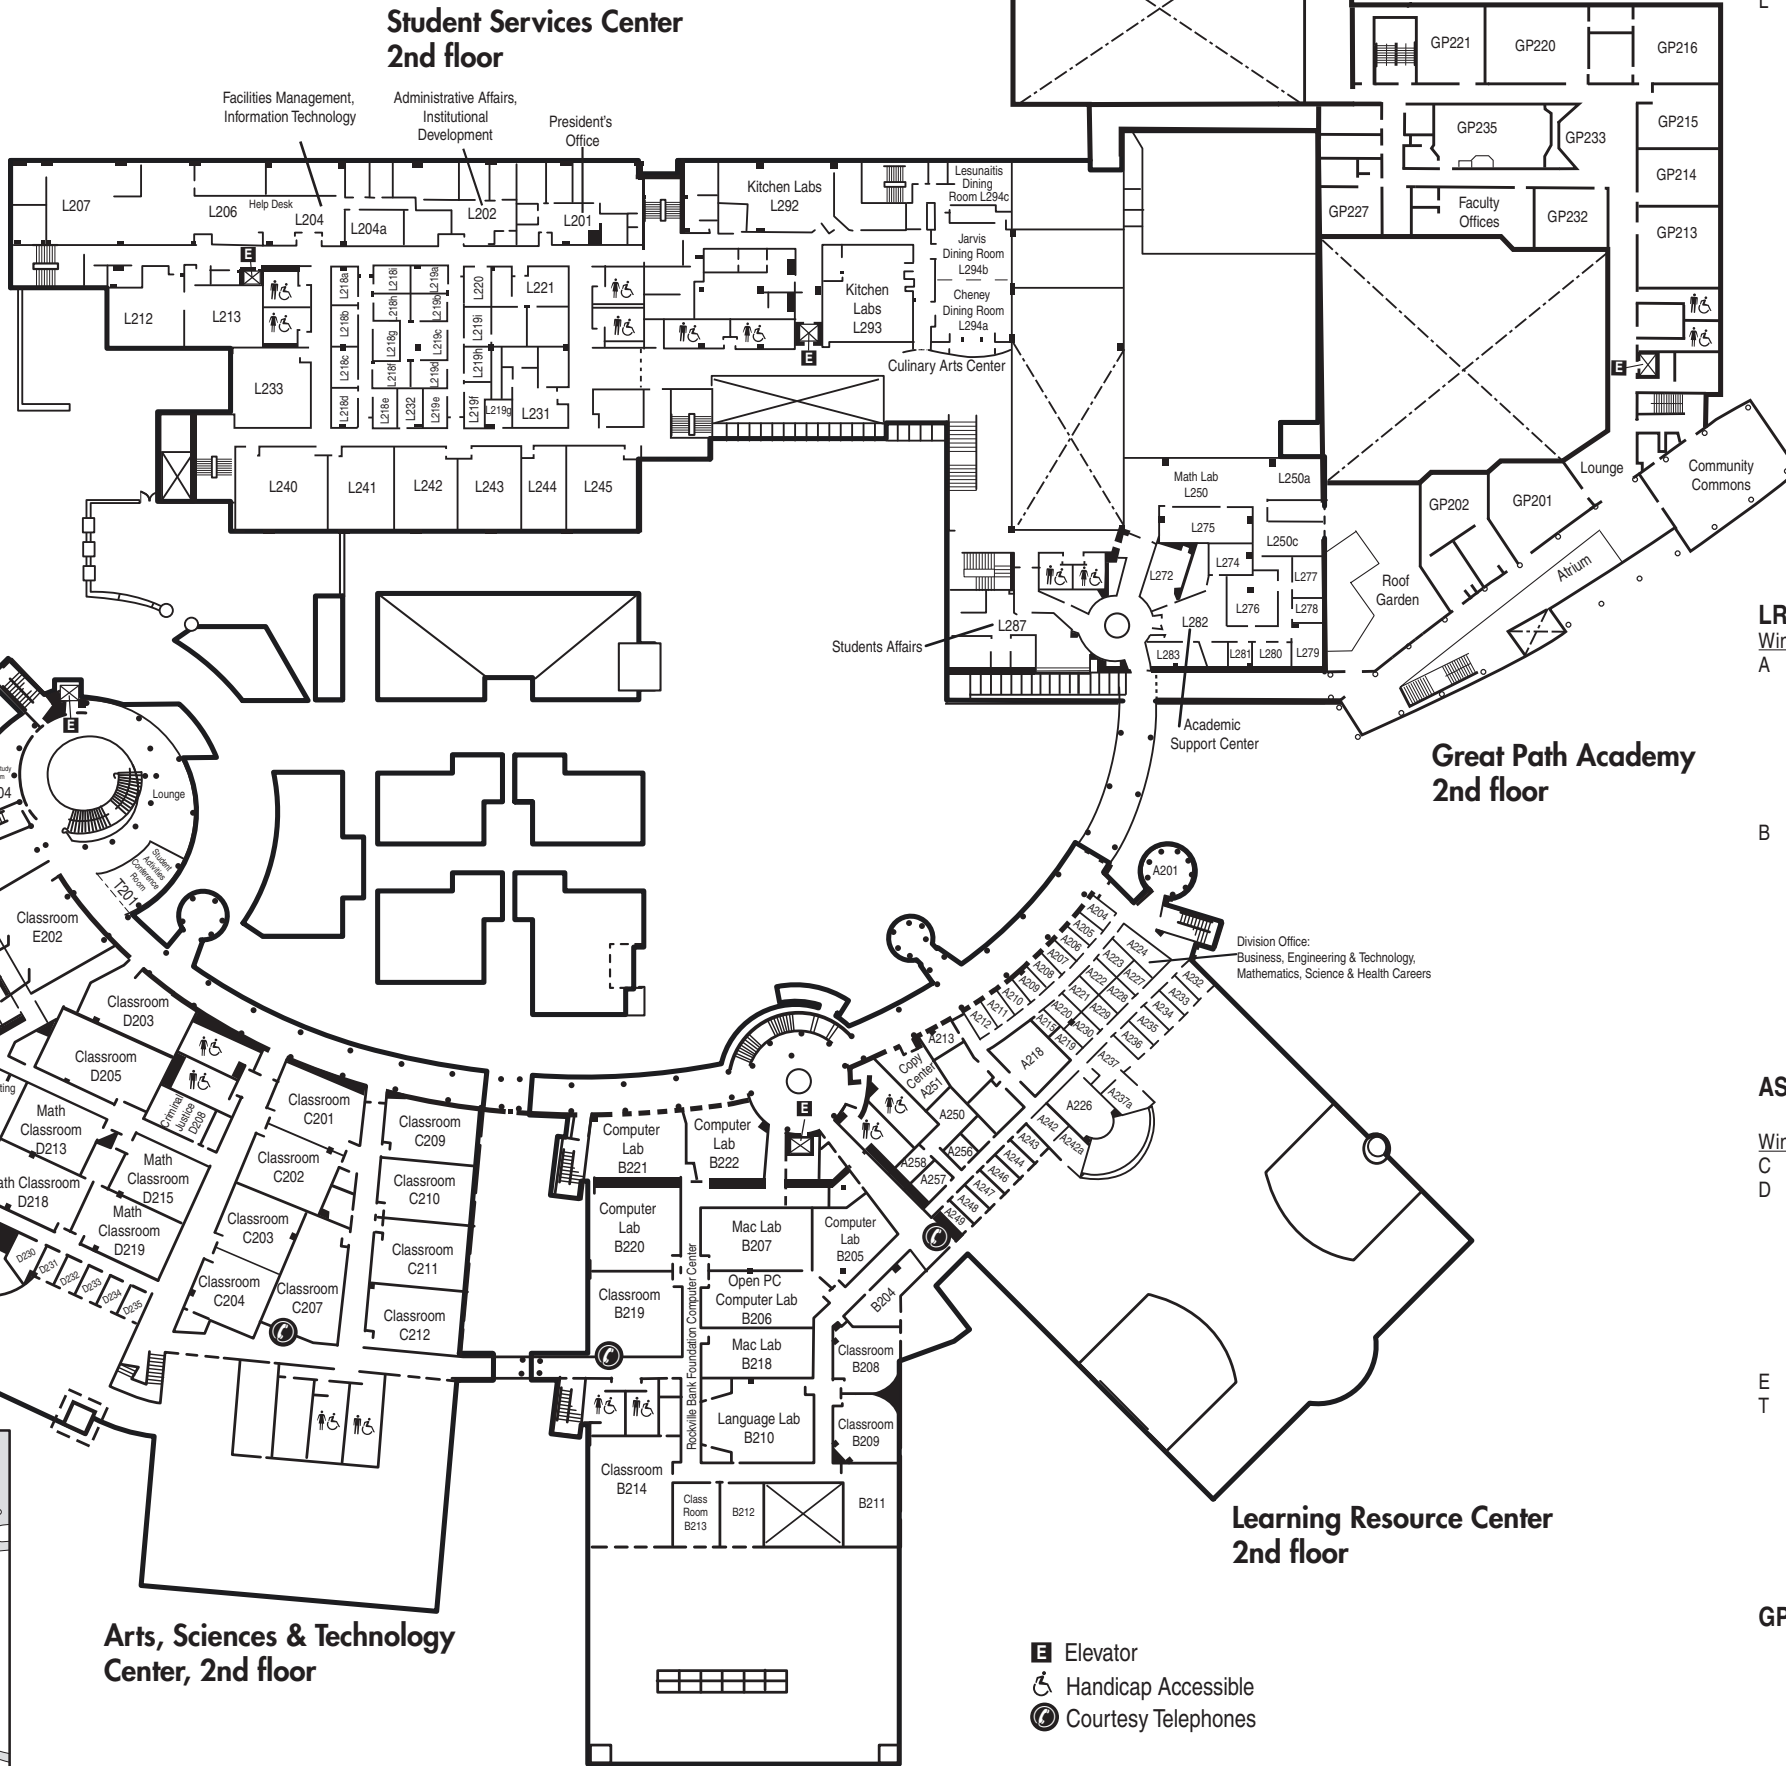

MANCHESTER COMMUNITY COLLEGE

LOWE – STUDENT SERVICES CENTER, 2nd floor

Frederick W. Lowe, Jr. Building

Wing	Room	Room Name
L	L201	President's Office
	L202	Planning, Research and Assessment
	L202	Institutional Development
	L202	Administrative Affairs
	L204	Facilities Management
	L206, L207, L212	Information Technology
		Technology Help Desk
	L213	Classroom
	L218a-L218i	Offices
	L219a-L219i	Offices
	L221	Marketing & Public Relations, Media Services
	L231	Alumni Relations, Annual Giving, Wine Auction
	L233	Computer Lab
	L240-L245	Classrooms
	L250	Math Lab
		Academic Support Center
	L282, L277-L281, L283	ASC Reception and offices
	L272	Walk-In Math Tutoring
	L274, L275, L276	Tutoring and Writing Center
	L287	Student Affairs
		Culinary Arts Center
	L292-L293	Foodservice Kitchen & Labs
	L294a	Cheney Dining Room
	L294b	Alice & Alexander Jarvis Dining Room
	L294c	Geraldine & Vincent Lesunaitis Dining Room

LRC – LEARNING RESOURCE CENTER, 2nd floor

Wing	Room	Room Name
A	A201	Conference Room
	A204-A258	Faculty Offices
	A226	Conference Room
	A224	Mathematics, Science & Health Careers Division
	A224	Business, Engineering & Technology Division
	A251	Copy Center
B	B204	Entrepreneurship Center
	Rockville Bank Foundation Computer Center	
	B205, B206	Open Computer Labs
	B207, B218	Mac Labs
	B208, B209	Classrooms
	B210	Language Lab
	B211	Precision Manufacturing Institute Classroom
	B212	Adjunct Offices
	B213, B214, B219	Classrooms
	B220-B222	Computer Labs

AST – ARTS, SCIENCES & TECHNOLOGY CENTER, 2nd floor and Tower (floors 3-5), SBM Charitable Foundation Building

Wing	Room	Room Name
C	C201-C212	Classrooms
D	D203	Classroom
	D205	Classroom
	D208	Criminal Justice
	D211	Photo Digital Studio
	D212	Photo Studio Lighting
	D213-D219	Math Classrooms
	D221-D235	Faculty Offices
	D229	Conference Room
E	E202	Classroom
T	T201	Student Activities Conference Room
	T204	Quiet Study Room
	T303-T313	Faculty Offices
	T302	Liberal Arts Division
	T302	Social Science & Hospitality Division
	T402-T415	Faculty Offices
	T404	Conference Room
	T502-T516	Faculty Offices

GPA – GREAT PATH ACADEMY, 2nd floor

Jonathan M. Daube Building

Room	Room Name
GP201-GP202	Computer Graphics & Art Classrooms
GP203	Community Commons
GP213	Culinary Lab
GP214, GP215, GP232	Classrooms
GP216-GP221	Science Classrooms
GP231	Faculty Offices
GP233	Breakout Room
GP235	Language Lab

E Elevator
Handicap Accessible
Courtesy Telephones