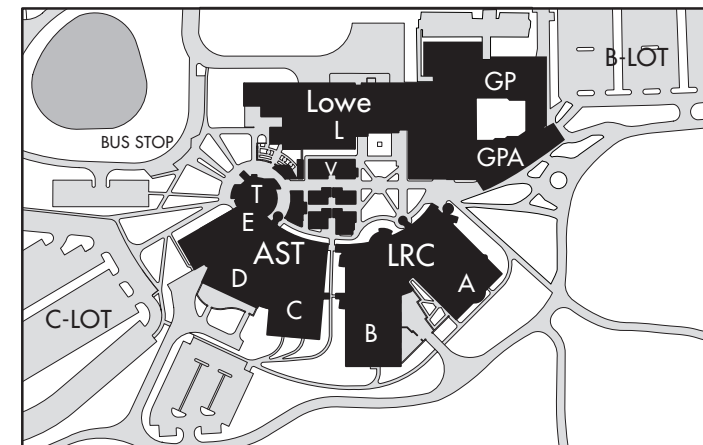

MANCHESTER COMMUNITY COLLEGE

LOWE – STUDENT SERVICES CENTER, 2nd floor

Frederick W. Lowe, Jr. Building

Wing	Room	Room Name
L	L201	President's Office
	L202	Planning, Research and Assessment
	L202	Institutional Development
	L202	Administrative Affairs
	L204	Facilities Management
	L206, L207, L212	Information Technology
		Technology Help Desk
	L213	Classroom
	L218a-L218i	Offices
	L219a-L219i	Offices
	L221	Marketing & Public Relations, Media Services
	L231	Alumni Relations, Annual Giving, Wine Auction
	L233	Computer Lab
	L240-L245	Classrooms
	L250	Math Lab
		Academic Support Center
	L282, L277-L281, L283	ASC Reception and offices
	L272	Walk-In Math Tutoring
	L274, L275, L276	Tutoring and Writing Center
	L287	Student Affairs
		Culinary Arts Center
	L292-L293	Foodservice Kitchen & Labs
	L294a	Cheney Dining Room
	L294b	Alice & Alexander Jarvis Dining Room
	L294c	Geraldine & Vincent Lesunaitis Dining Room

LRC – LEARNING RESOURCE CENTER, 2nd floor

Wing	Room	Room Name
A	A201	Conference Room
	A204-A258	Faculty Offices
	A226	Conference Room
	A224	Mathematics, Science & Health Careers Division
	A224	Business, Engineering & Technology Division
	A251	Copy Center
B	B204	Entrepreneurship Center
	Rockville Bank Foundation Computer Center	
	B205, B206	Open Computer Labs
	B207, B218	Mac Labs
	B208, B209	Classrooms
	B210	Language Lab
	B211	Precision Manufacturing Institute Classroom
	B212	Adjunct Offices
	B213, B214, B219	Classrooms
	B220-B222	Computer Labs

AST – ARTS, SCIENCES & TECHNOLOGY CENTER, 2nd floor and Tower (floors 3-5), SBM Charitable Foundation Building

Wing	Room	Room Name
C	C201-C212	Classrooms
D	D203	Classroom
	D205	Classroom
	D208	Criminal Justice
	D211	Photo Digital Studio
	D212	Photo Studio Lighting
	D213-D219	Math Classrooms
	D221-D235	Faculty Offices
	D229	Conference Room
E	E202	Classroom
T	T201	Student Activities Conference Room
	T204	Quiet Study Room
	T303-T313	Faculty Offices
	T302	Liberal Arts Division
	T302	Social Science & Hospitality Division
	T402-T415	Faculty Offices
	T404	Conference Room
	T502-T516	Faculty Offices

GPA – GREAT PATH ACADEMY, 2nd floor

Jonathan M. Daube Building

Room	Room Name
GP201-GP202	Computer Graphics & Art Classrooms
GP203	Community Commons
GP213	Culinary Lab
GP214, GP215, GP232	Classrooms
GP216-GP221	Science Classrooms
GP231	Faculty Offices
GP233	Breakout Room
GP235	Language Lab

E Elevator
Handicap Accessible
Courtesy Telephones