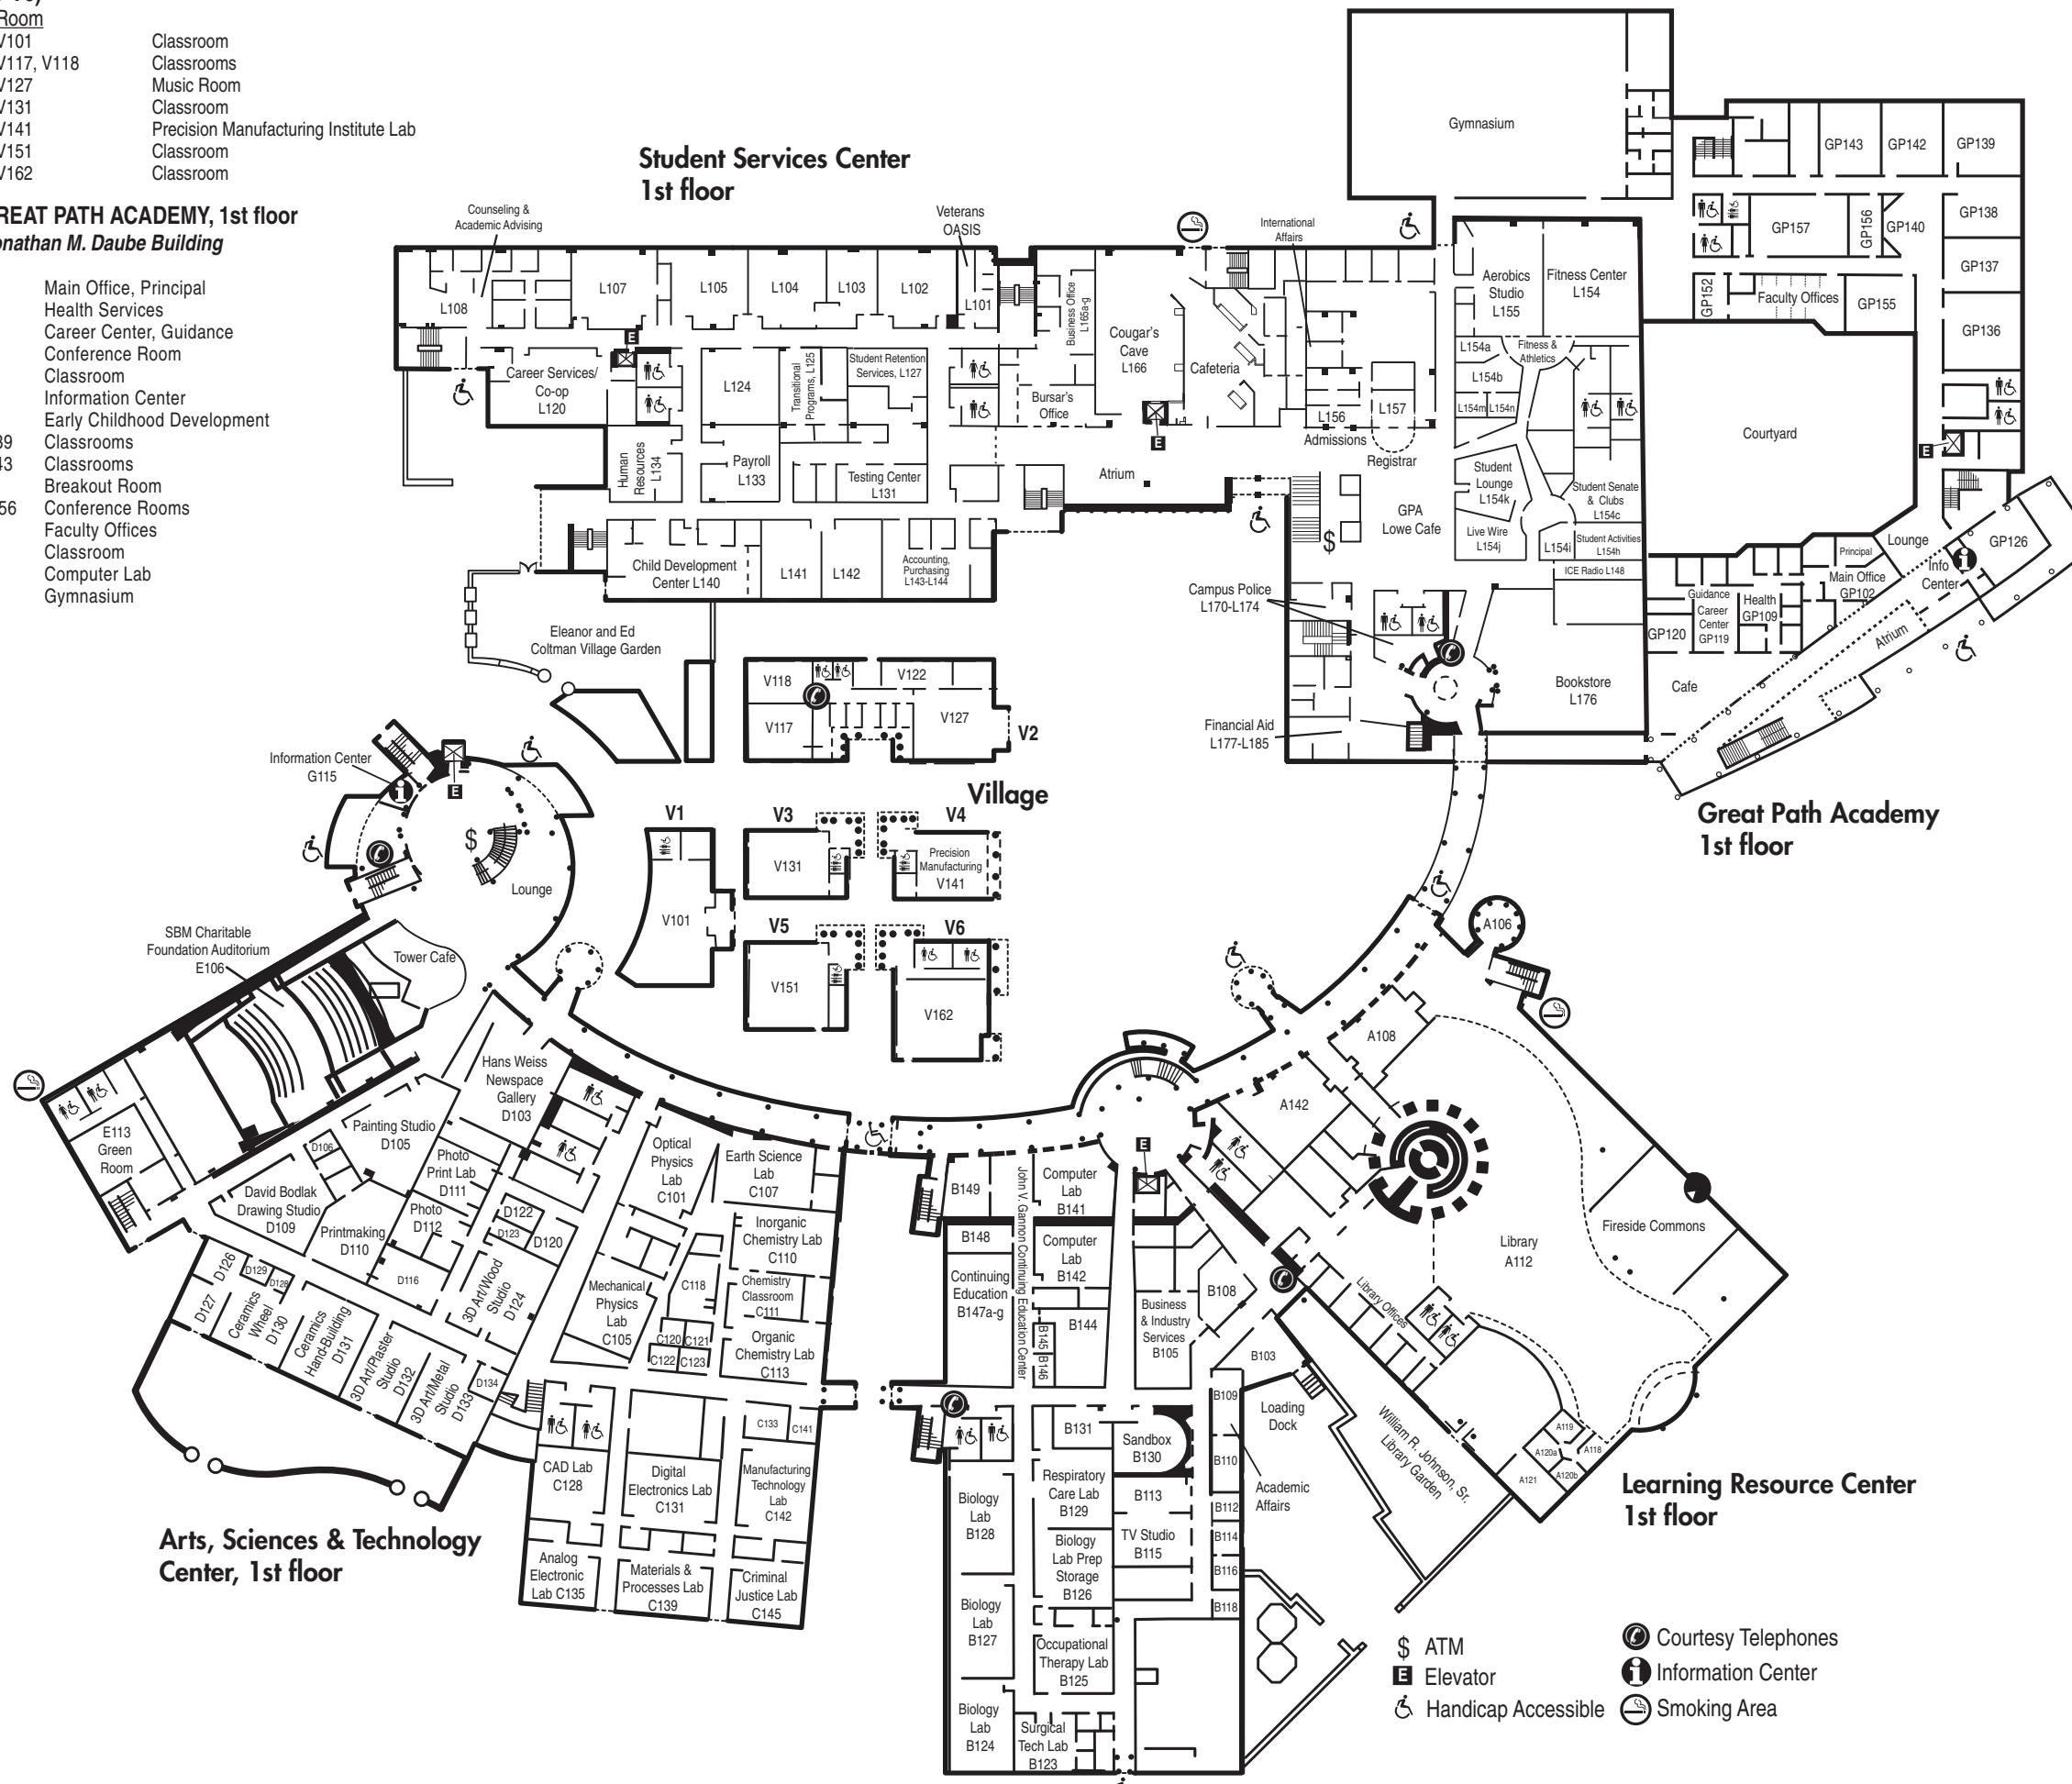

LRC – LEARNING RESOURCE CENTER, 1st floor

Wing	Room	
A	A108	Conference Room
	A112	Library
	A114	Fireside Commons
	A119-A121	Library Study Rooms
	A142	Library Resource Classroom
B	B103	Loading Dock
	B105, B108	Business and Industry Services
	B109-B116	Academic Affairs
	B115	TV Studio
	B123	Surgical Technology Lab
	B124, 127, 128	Biology Labs
	B125	Occupational Therapy Lab
	B129	Respiratory Care Lab
	B130, B131	Sandbox, Educational Technology & Distance Learning
	John V. Gannon Continuing Education Center	
	B141, B142	Computer Labs
	B144	Classroom
	B148, B105	Continuing Education
	B149	Conference Room

AST – ARTS, SCIENCES & TECHNOLOGY CENTER, 1st floor SBM Charitable Foundation Building

Wing	Room	
C	C101, C105	Physics Optical and Mechanical Labs
	C107	Earth Science Lab
	C110	Inorganic Chemistry Lab
	C111, C113	Chemistry and Organic Chemistry Classrooms
	C128	CAD Lab
	C131, C135	Electronics Labs
	C139	Materials & Processes Lab
	C142	Manufacturing Lab
	C145	Criminal Justice Lab
D	D103	Hans Weiss Newspace Gallery
	D105	Painting Studio
	D109	David Bodlak Drawing Studio
	D110	Printmaking Studio
	D111, D111a	Photo Print Developing Lab and Photography Studio
	D124	3D Wood Studio
	D130, D131	Ceramics Wheel and Hand-Building Studios
	D132, D133	3D Plaster and Metal Studios
E	E101	Tower Café
	E106	SBM Charitable Foundation Auditorium
	E113	Green Room
G	G106	Lounge
	G115	Information Center

- $ ATM
- E Elevator
- ♿ Handicap Accessible
- ☎ Courtesy Telephones
- i Information Center
- 🚭 Smoking Area